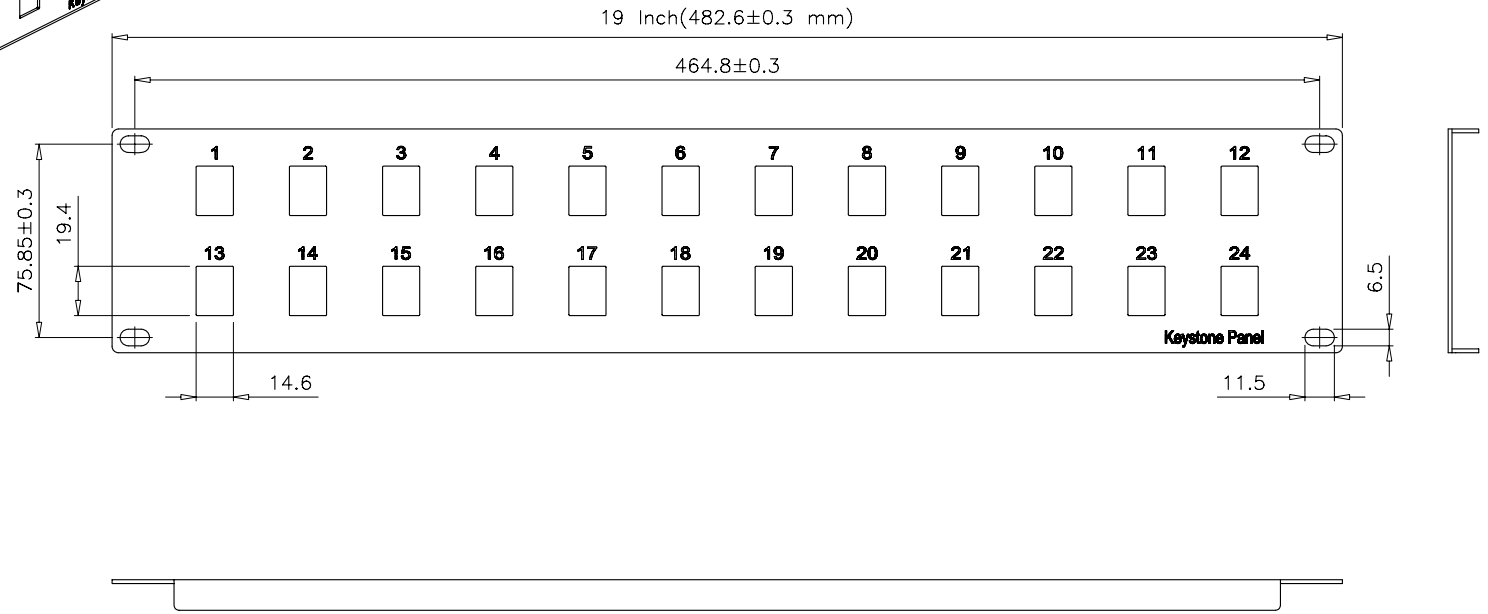

SCALE 1/4

Specification :

Material :
 1. Panel : SPCC, 1.5 mm thickness with Black color painted.

	DSGN		ITEM NO:	BPP24
	CHK		2U 24port Panel for Keystone Jack (w/o keystone jack) BLACK	
UNIT	M / M	APPR		
SCALE	1/3			
DWG NO:	102222			