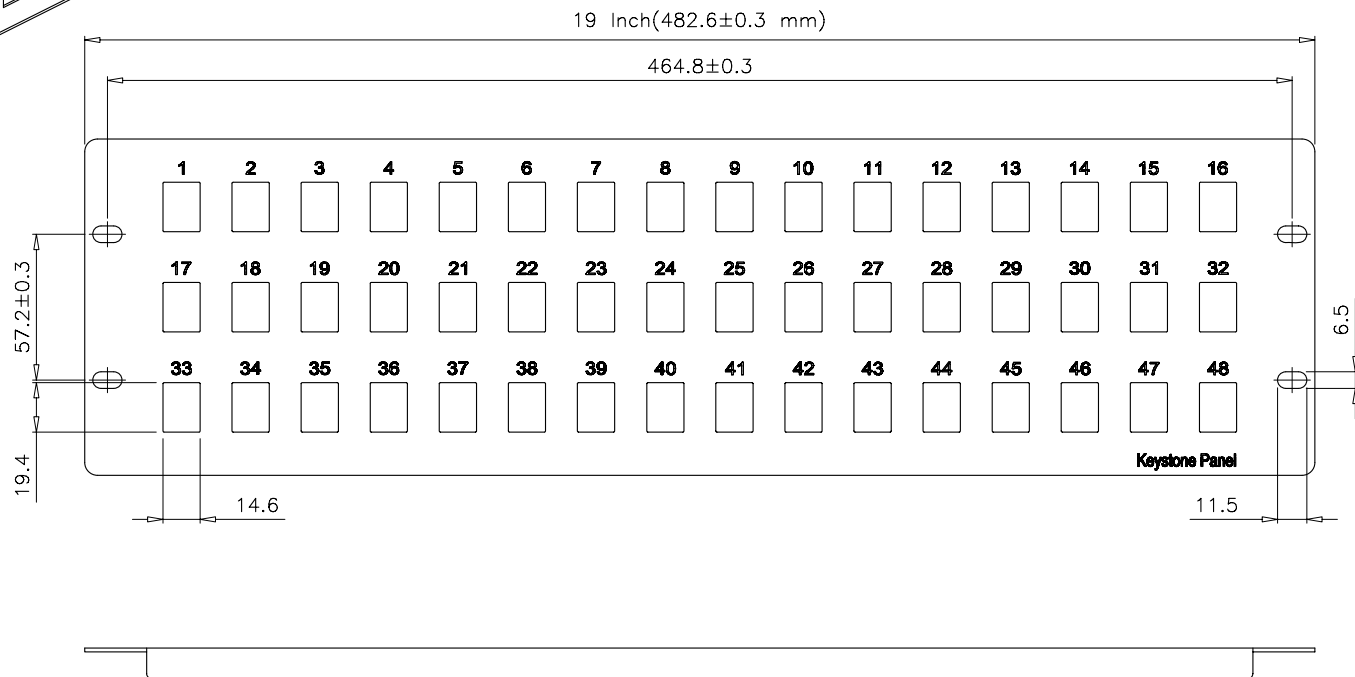

SCALE 1/4

Specification :

Material :
 1. Panel : SPCC, 1.5 mm thickness with Black color painted.

	DSGN		ITEM NO:	BPP48
	CHK		8port Panel for Keysotne Jack (w/o keystone jack) BLACK	
UNIT	M / M	APPR		
SCALE	1/3			
DWG NO:	102224			